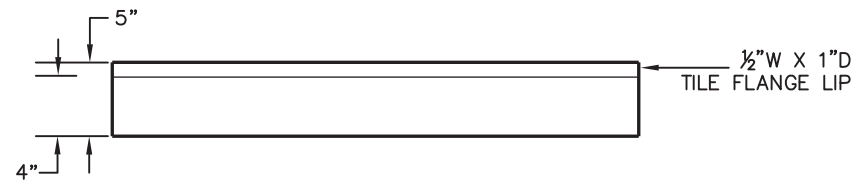

WEIGHT: lbs

NOTE: Not to Scale. All dimensions are based on manufacturers and industry standards of  $\pm 3/8$  inch.

UPDATED: 07/08

TOP VIEW

END VIEW

SIDE VIEW

42" x 42" DOUBLE THRESHOLD SHOWER BASE