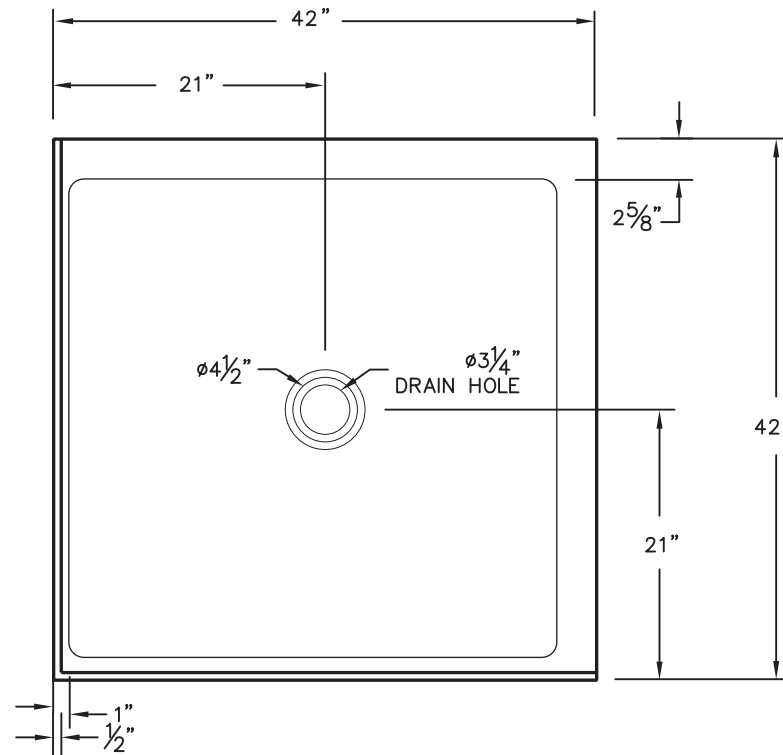

WEIGHT: lbs

NOTE: Not to Scale. All dimensions are based on manufacturers and industry standards of  $\pm 3/8$  inch.

UPDATED: 07/08

TOP VIEW

END VIEW

SIDE VIEW

42" x 42" DOUBLE THRESHOLD SHOWER BASE