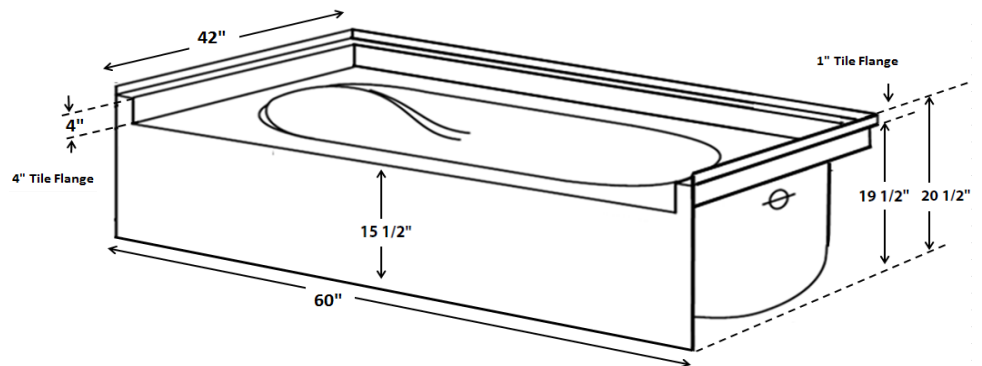

Arlys SFS

60" x 42" with Integral Smooth Skirt

SPECIFICATIONS

FEATURES:

- Integral Smooth Skirt
- 4" Tile Ledge with a 1" Tile Flange
- Contoured Lumbar Neck/Back Rest
- Available with a 6 Jet Whirlpool System

MATERIALS:

Durable High Gloss Acrylic Finish

WARRANTY:

10 Year Warranty on the Acrylic Finish

TECHNICAL DATA:

- Installation: 3-Wall Alcove
- Drain Location: Left or Right
- Capacity: 56 Gallons
- Headrest Location: Opposite of Drain-Overflow

NOTE:

Install product according to installation instructions. Dimensions on drawings are nominal and may vary within the range of industry tolerances. These measurements are subject to change without notice. No responsibility is assumed for use of previous document versions.