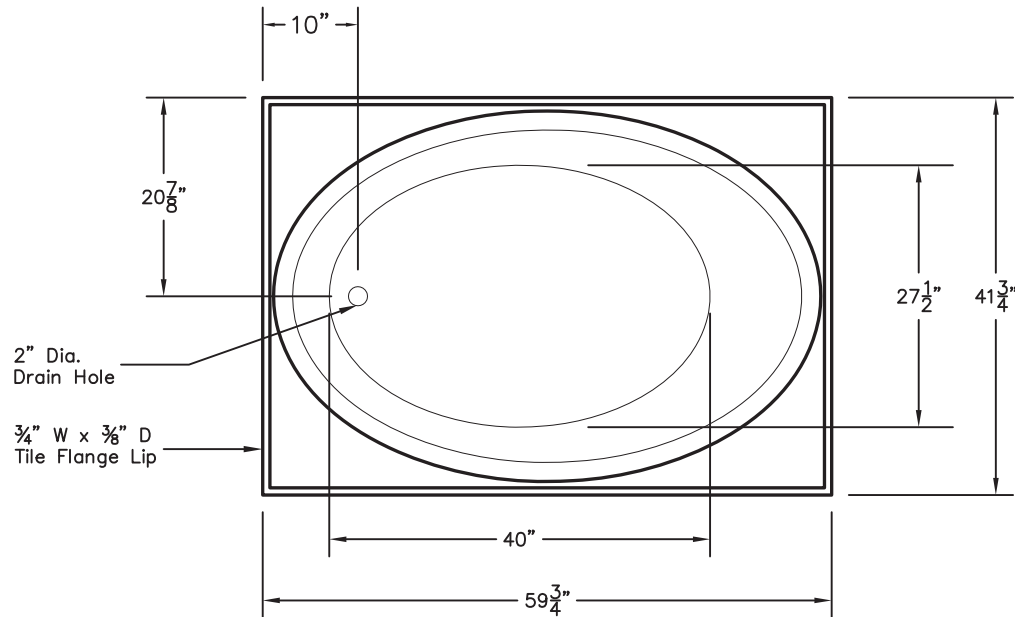

WEIGHT: 128 LBS.
CAPACITY: 45 GALLONS

NOTE: Not to Scale. All dimensions are based on manufacturers and industry standards of $\pm 3/8$ inch.

UPDATED: 11/06

TOP VIEW

SIDE VIEW

END VIEW

DEL WEBB