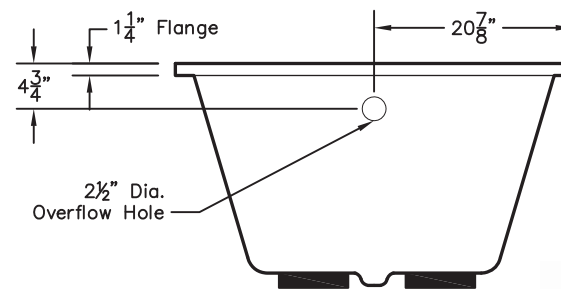

WEIGHT: 128 LBS.
CAPACITY: 45 GALLONS

NOTE: Not to Scale. All dimensions are based on manufacturers and industry standards of $\pm 3/8$ inch.

UPDATED: 11/06

TOP VIEW

SIDE VIEW

END VIEW

DEL WEBB