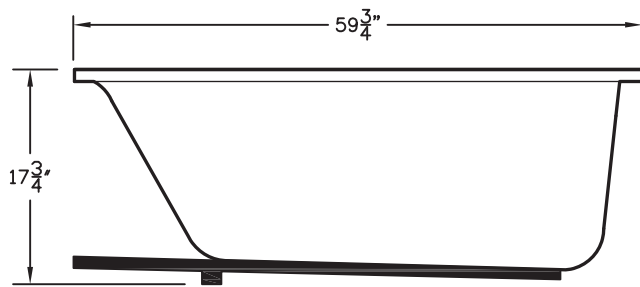

WEIGHT: 128 LBS.
CAPACITY: 45 GALLONS

NOTE: Not to Scale. All dimensions are based on manufacturers and industry standards of $\pm 3/8$ inch.

UPDATED: 11/06

TOP VIEW

SIDE VIEW

END VIEW

DEL WEBB