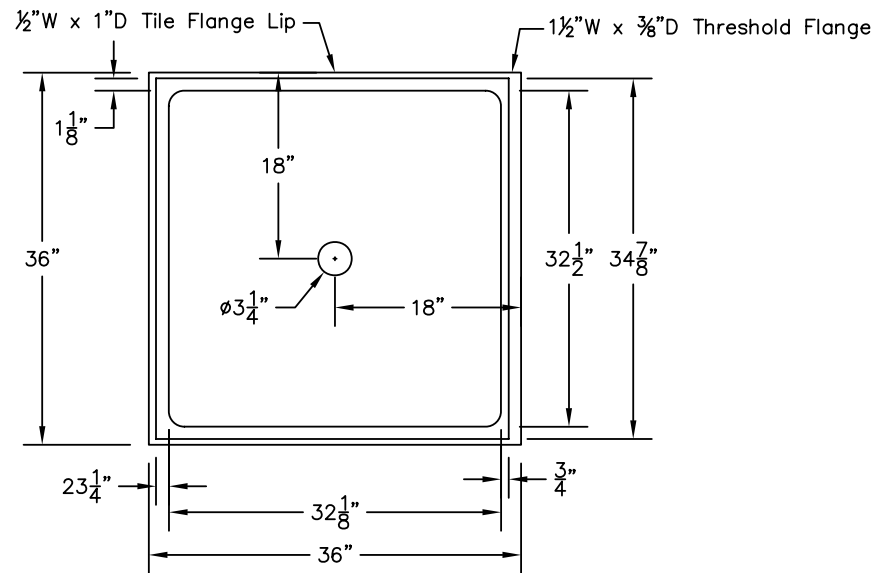

WEIGHT: 000 LBS.  
 CAPACITY: 00 GALLONS  
 NOTE: Not to Scale. All dimensions are based  
 on manufacturers and industry standards  
 of  $\pm 3/8$  inch.

UPDATED: 07/07

TOP VIEW

END VIEWS

SIDE VIEWS

**36" X 36" SHOWER BASE**