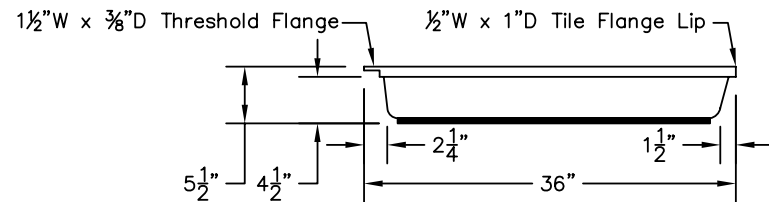

WEIGHT: 000 LBS.  
 CAPACITY: 00 GALLONS  
 NOTE: Not to Scale. All dimensions are based  
 on manufacturers and industry standards  
 of  $\pm 3/8$  inch.

UPDATED: 07/07

TOP VIEW

END VIEWS

SIDE VIEWS

**36" X 36" SHOWER BASE**