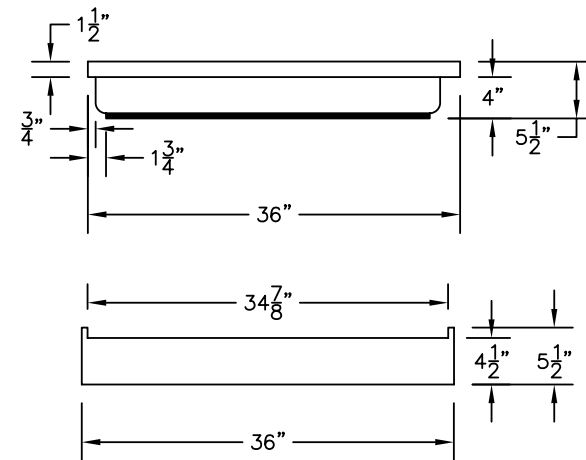

WEIGHT: 000 LBS.  
 CAPACITY: 00 GALLONS  
 NOTE: Not to Scale. All dimensions are based  
 on manufacturers and industry standards  
 of  $\pm 3/8$  inch.

UPDATED: 07/07

TOP VIEW

END VIEWS

SIDE VIEWS

**36" X 36" SHOWER BASE**