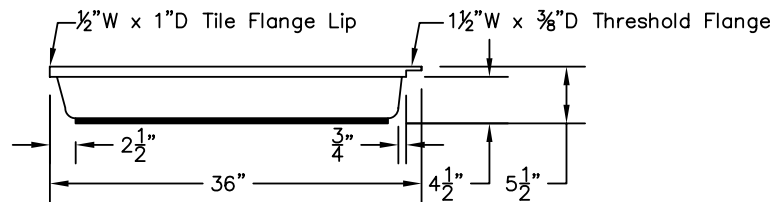

WEIGHT: 000 LBS.  
 CAPACITY: 00 GALLONS  
 NOTE: Not to Scale. All dimensions are based  
 on manufacturers and industry standards  
 of  $\pm 3/8$  inch.

UPDATED: 07/07

TOP VIEW

END VIEWS

SIDE VIEWS

**36" X 36" SHOWER BASE**