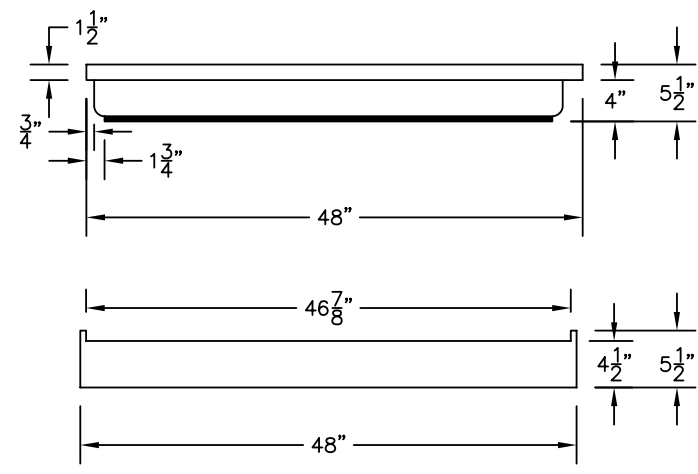

WEIGHT: 000 LBS.
 CAPACITY: 00 GALLONS
 NOTE: Not to Scale. All dimensions are based
 on manufacturers and industry standards
 of $\pm 3/8$ inch.

UPDATED: 07/07

TOP VIEW

END VIEWS

SIDE VIEWS

48" x 48" SHOWER BASE