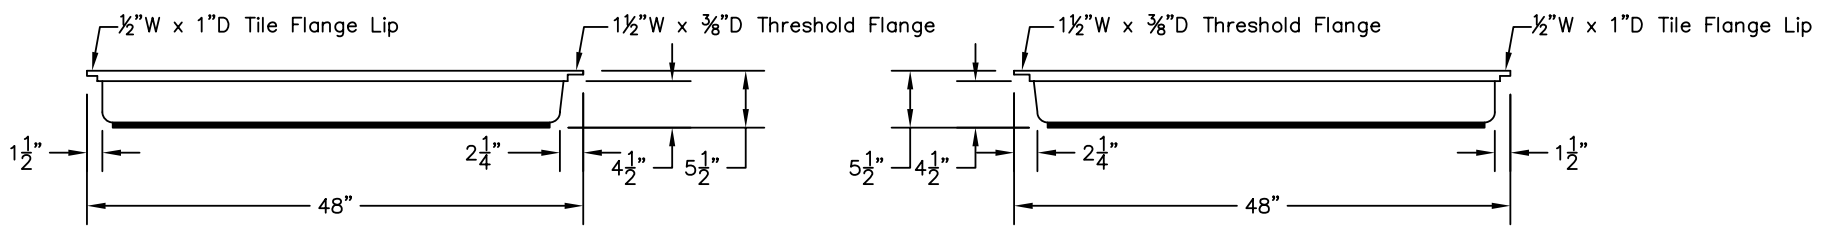

WEIGHT: 000 LBS.
 CAPACITY: 00 GALLONS
 NOTE: Not to Scale. All dimensions are based
 on manufacturers and industry standards
 of $\pm 3/8$ inch.

UPDATED: 07/07

TOP VIEW

END VIEWS

SIDE VIEWS

48" x 48" SHOWER BASE