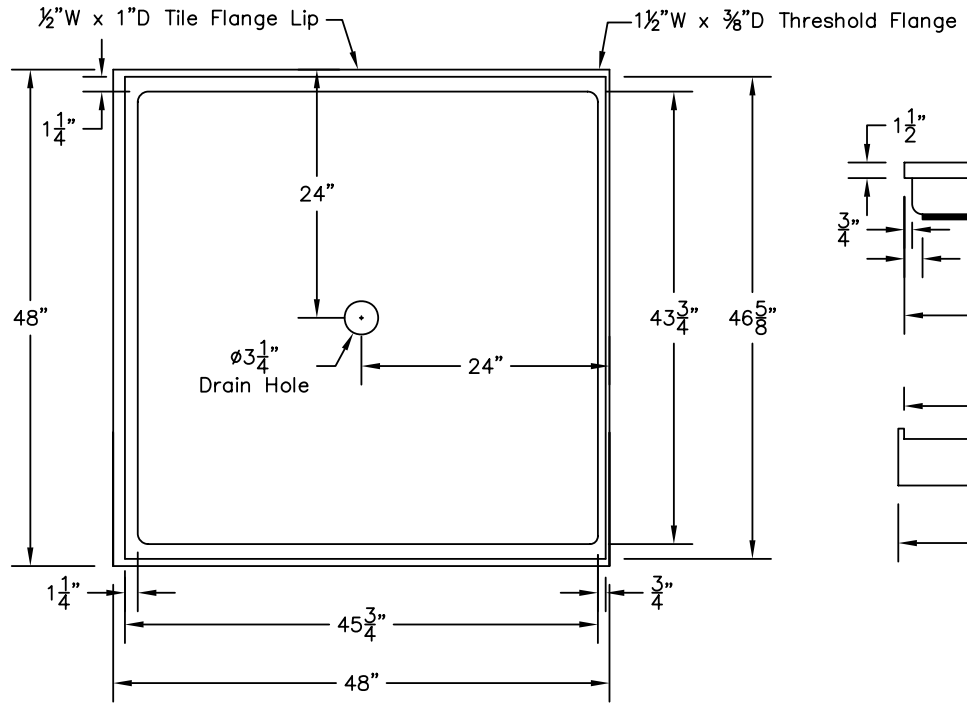

WEIGHT: 000 LBS.
 CAPACITY: 00 GALLONS
 NOTE: Not to Scale. All dimensions are based
 on manufacturers and industry standards
 of $\pm 3/8$ inch.

UPDATED: 07/07

TOP VIEW

END VIEWS

SIDE VIEWS

48" x 48" SHOWER BASE