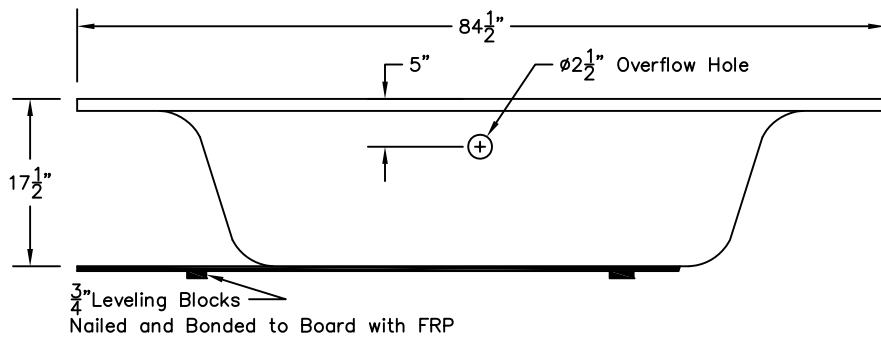

WEIGHT: 000 LBS.
 CAPACITY: 64 GALLONS
 NOTE: Not to Scale. All dimensions are based on manufacturers and industry standards of $\pm 3/8$ inch.

UPDATED: 10/06

TOP VIEW

SIDE VIEW

END VIEW

DELTA