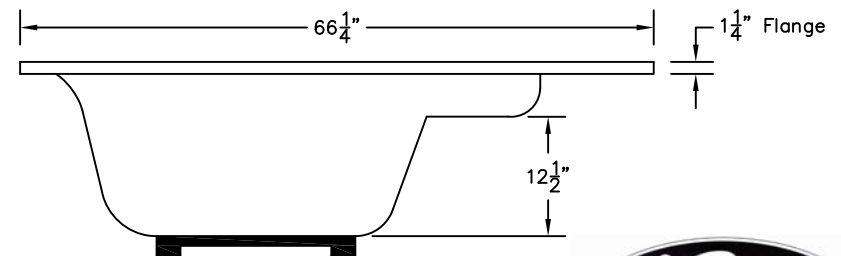

WEIGHT: 000 LBS.
 CAPACITY: 64 GALLONS
 NOTE: Not to Scale. All dimensions are based on manufacturers and industry standards of $\pm 3/8$ inch.

UPDATED: 10/06

TOP VIEW

SIDE VIEW

END VIEW

DELTA