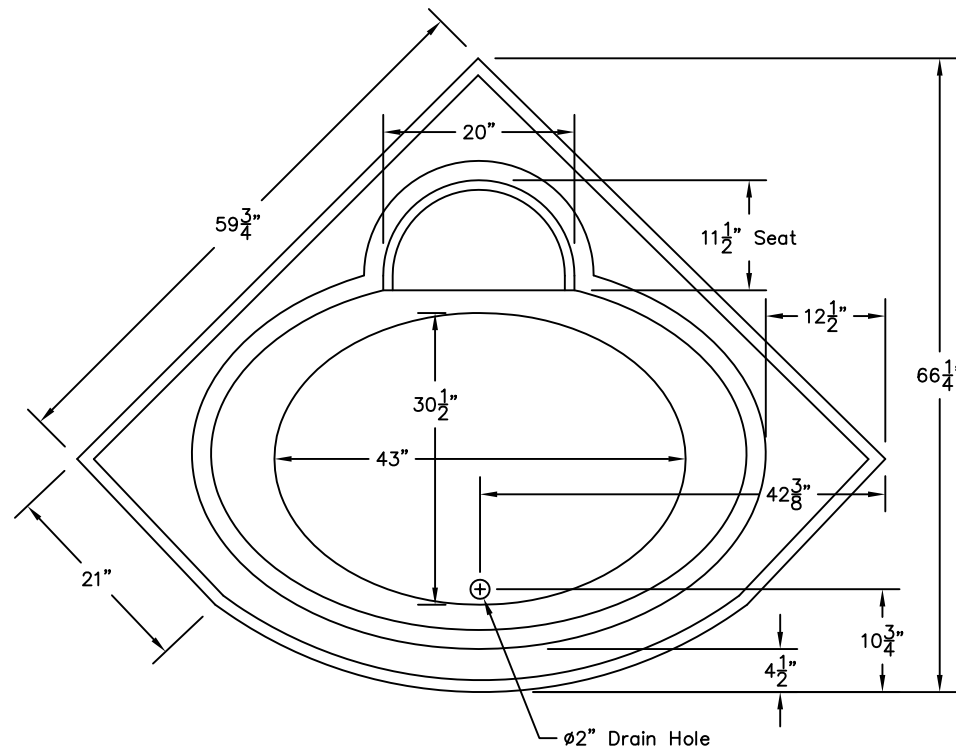

WEIGHT: 000 LBS.
 CAPACITY: 64 GALLONS
 NOTE: Not to Scale. All dimensions are based on manufacturers and industry standards of $\pm 3/8$ inch.

UPDATED: 10/06

TOP VIEW

SIDE VIEW

END VIEW

DELTA