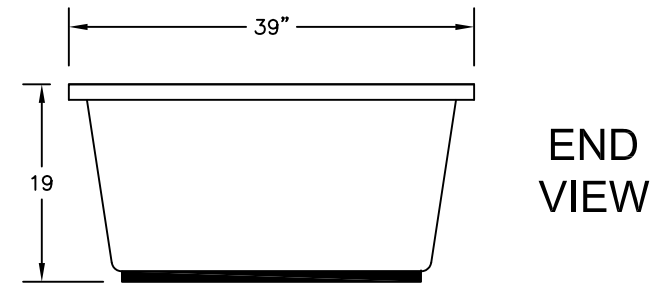

WEIGHT: 130 LBS.  
CAPACITY: 83 GALLONS

NOTE: Not to Scale. All dimensions are based on manufacturers and industry standards of  $\pm 3/8$  inch.

UPDATED: 11/07

**IMPERIAL VIP**