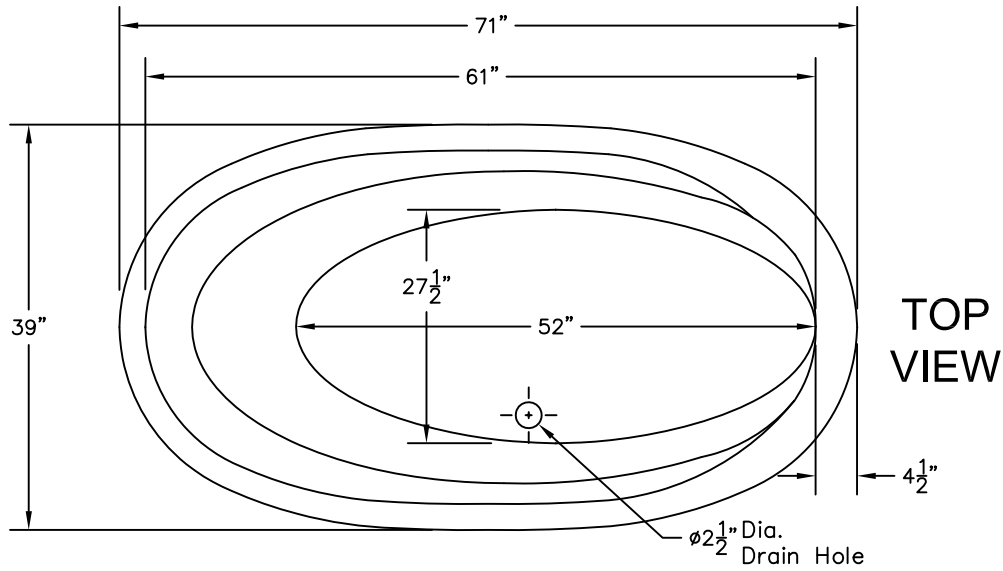

WEIGHT: 130 LBS.  
CAPACITY: 83 GALLONS

NOTE: Not to Scale. All dimensions are based on manufacturers and industry standards of  $\pm 3/8$  inch.

UPDATED: 11/07

**IMPERIAL VIP**