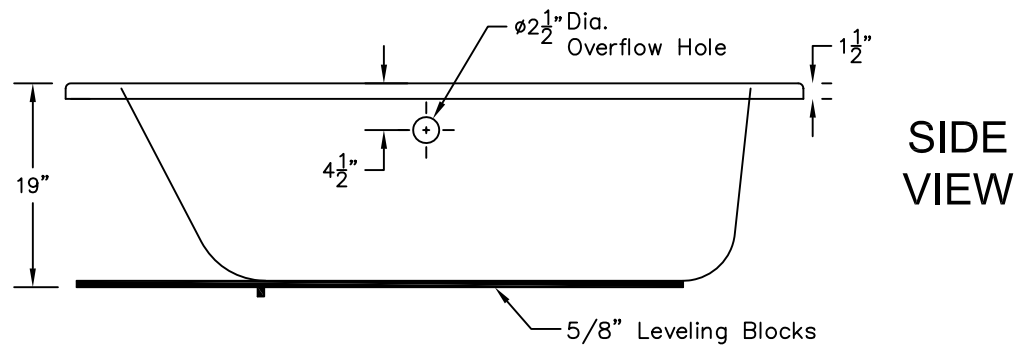

WEIGHT: 130 LBS.  
CAPACITY: 83 GALLONS

NOTE: Not to Scale. All dimensions are based on manufacturers and industry standards of  $\pm 3/8$  inch.

UPDATED: 11/07

**IMPERIAL VIP**