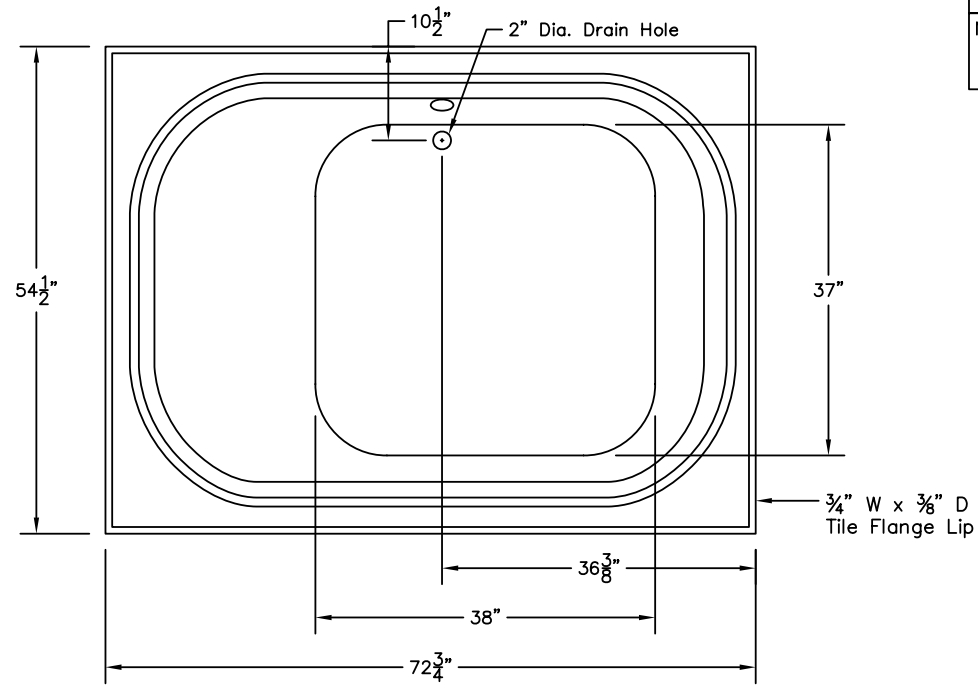

WEIGHT: 184 LBS.
 CAPACITY: 80 GALLONS
 NOTE: Not to Scale. All dimensions are based
 on manufacturers and industry standards
 of $\pm 3/8$ inch.

UPDATED: 11/06

TOP
 VIEW

SIDE
 VIEW

END
 VIEW

MEDITERRANEAN VI