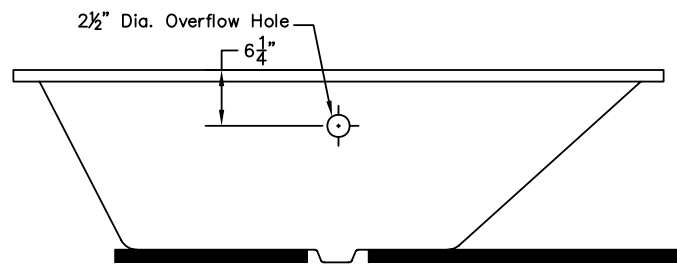

WEIGHT: 184 LBS.
 CAPACITY: 80 GALLONS
 NOTE: Not to Scale. All dimensions are based
 on manufacturers and industry standards
 of $\pm 3/8$ inch.

UPDATED: 11/06

TOP
 VIEW

SIDE
 VIEW

END
 VIEW

MEDITERRANEAN VI