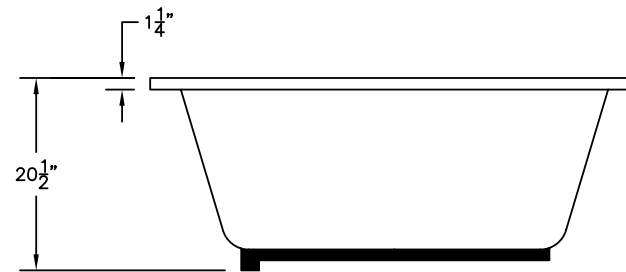

WEIGHT: 184 LBS.
 CAPACITY: 80 GALLONS
 NOTE: Not to Scale. All dimensions are based
 on manufacturers and industry standards
 of $\pm 3/8$ inch.

UPDATED: 11/06

TOP
 VIEW

SIDE
 VIEW

END
 VIEW

MEDITERRANEAN VI