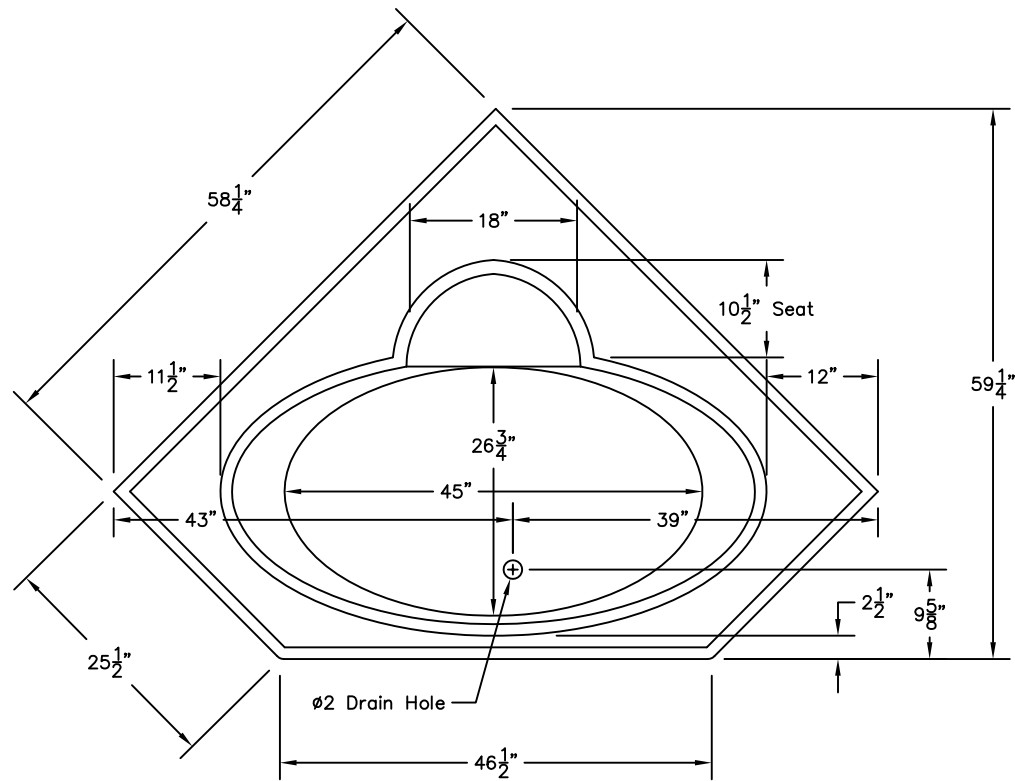

WEIGHT: 000 LBS.  
 CAPACITY: 73 GALLONS  
 NOTE: Not to Scale. All dimensions are based  
 on manufacturers and industry standards  
 of  $\pm 3/8$  inch.

UPDATED: 01/08

TOP  
VIEW

SIDE  
VIEW

END  
VIEW